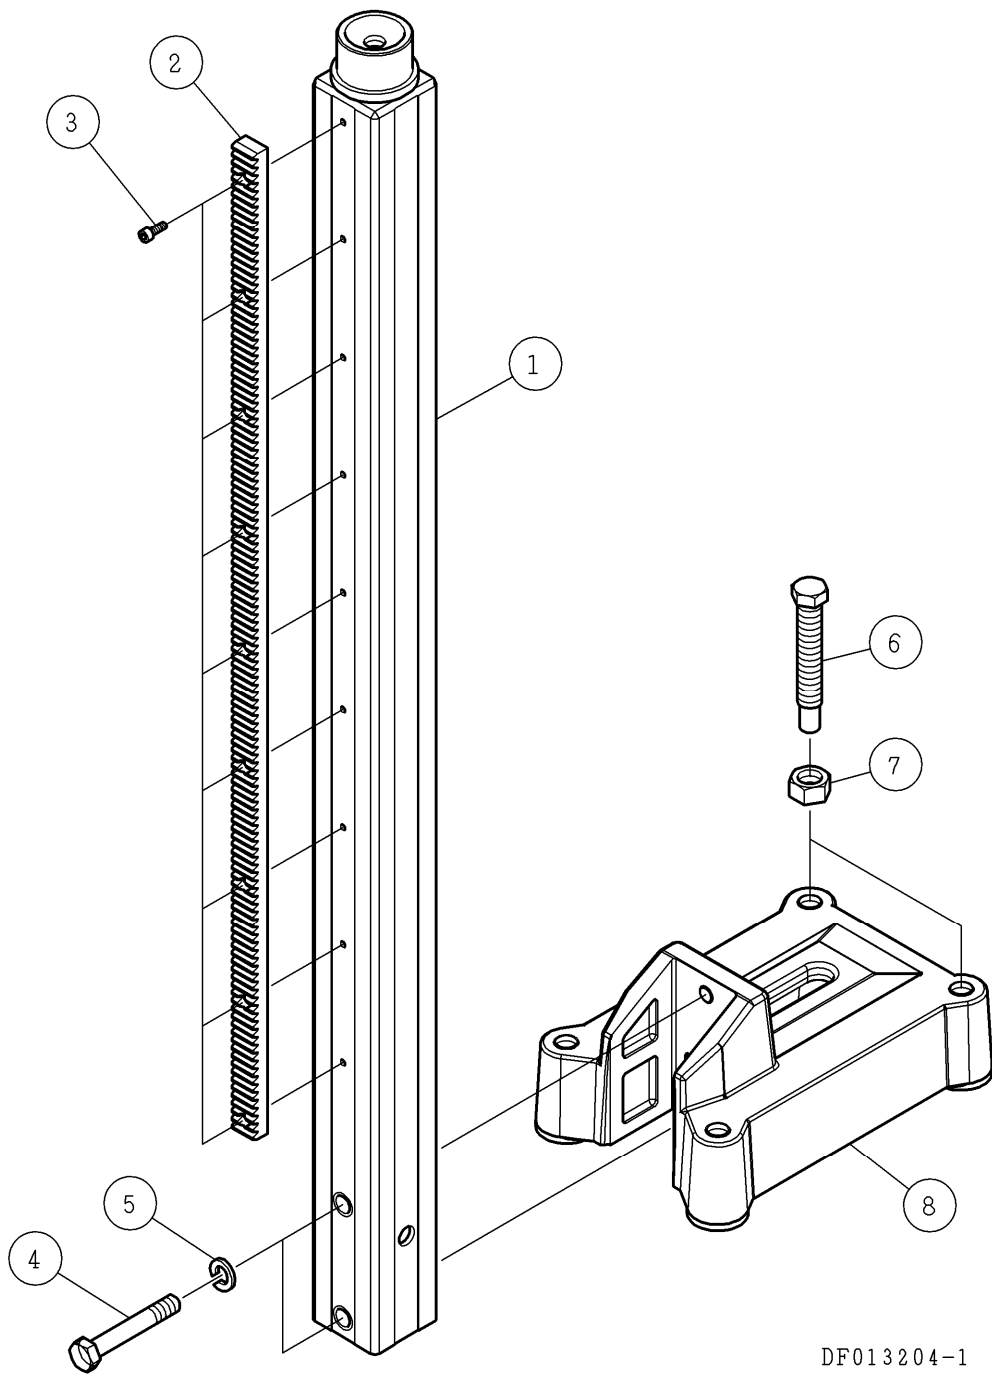

# PARTS LIST

ED - 14

59 Pole Base SB - 594 - 1035

 Notice

- 1) Please acknowledge, we will stop the replenishment of stocks of parts when seven (7) years have passed after sale or ten (10) years have passed after suspended production, therefore becoming parts supply only of our stock's worth.
- 2) "Listed each prices" are up dated one (date of the price correction), please acknowledge it will be changed in the future without any prior notice.

MARK	DATE OF	CONTENTS OF AMENDMENT
		
		

ISSUE : April 08, 2015

**CONSEC CORPORATION**

DF013204-1

NO.	CODE	DESCRIPTION / STANDARD	Q'TY	REMARKS	LIST PRICE EACH
1	002001981	Main pole 59 x 1030L Swivel	1		¥48,500-
2	002001960	Rack 2M x 790L Swivel	1		¥20,000-
3	003210516	Hex. socket head cap screw M5 x 16	9		¥20-
4	003201280	Hex. head bolt M12 x 80	2		¥310-
5	003341200	Spring washer 12	2		¥15-
6	002000918	Leveling bolt M16 x 110 (Dihedral width 21)	4		¥300-
7	003281600	Hex. nut M16	4		¥50-
8	002003692	Base SB-594	1		¥18,500-