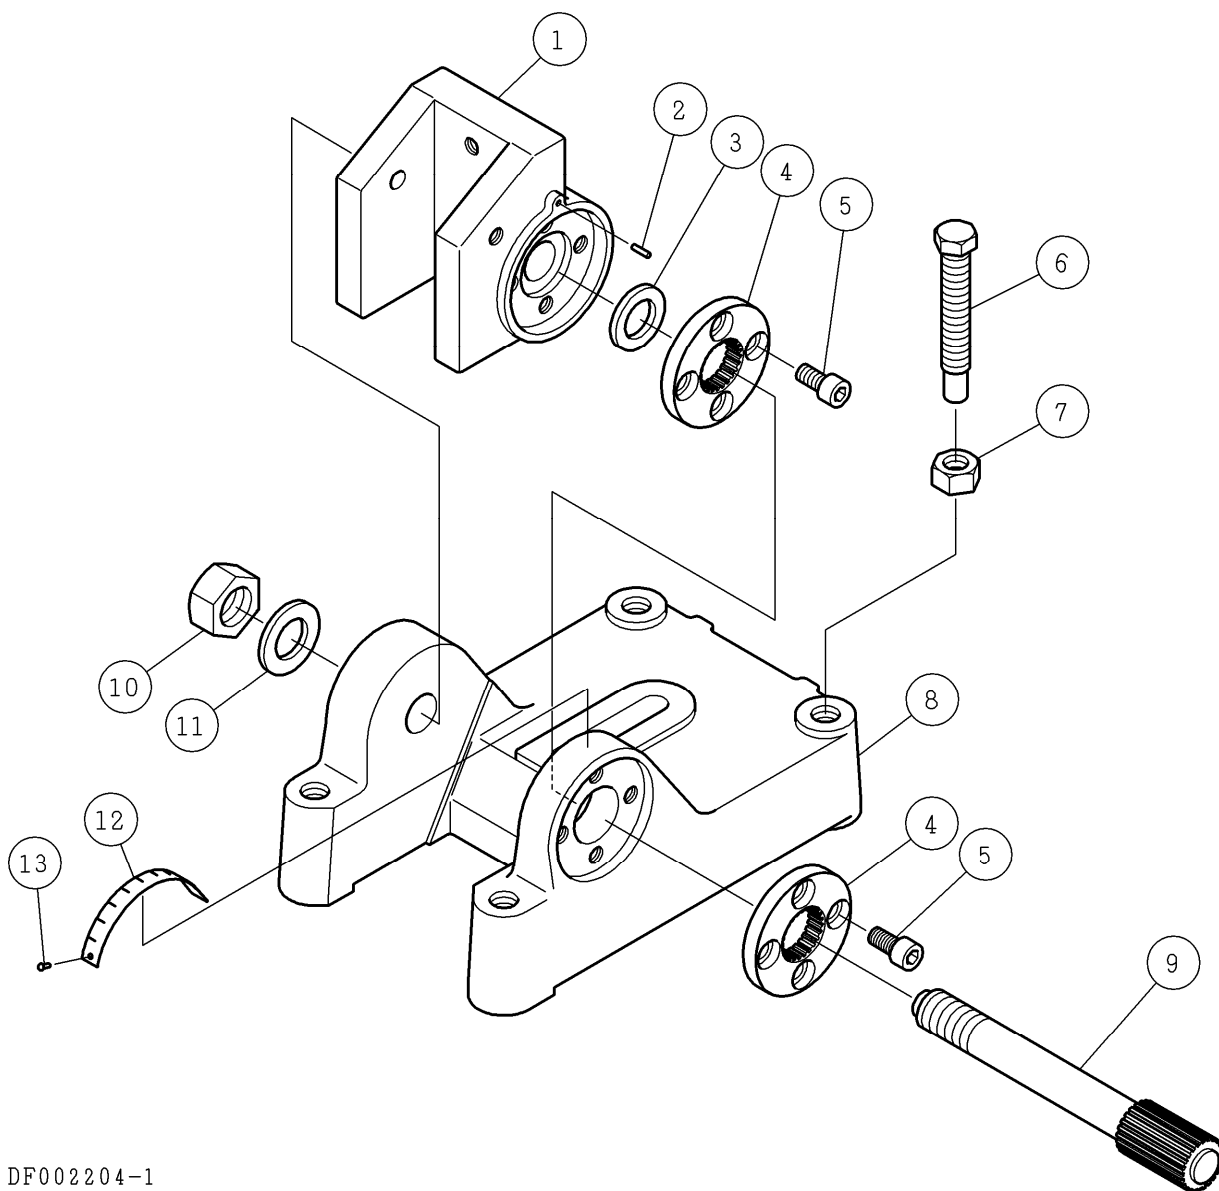

# PARTS LIST

## ED-20

- 59 Angle Adjustable Base AB-591-950
- 59 Angle Adjustable Base AB-591-1050

MARK	DATE OF	CONTENTS OF AMENDMENT
⚠	Apr.25.2019	price revision for NO.4.9. in the page 2.
②		

ISSUE : April 09, 2015

CONSEC CORPORATION

DF002204-1

NO.	CODE	DESCRIPTION / STANDARD	Q'TY	REMARKS	LIST PRICE EACH
1	002000965	Swiveling block (Angle Adjustable II)	1		¥19,000-
2	003320312	Spring pin $\phi 3 \times 12$	1		¥15-
3	002000962	Washer $39 \times 24 \times 4.5$	1		¥1,400-
4	002000961	Serration ring (Angle Adjustable II)	2		¥10,220-
5	003381020	Hex. socket head cap screw M10 $\times$ 20	8		¥70-
6	002000918	Leveling bolt M16 $\times$ 110 (Dihedral width 21)	4		¥300-
7	003281600	Hex. nut M16	4		¥50-
8	002000964	Base main body (Angle Adjustable II)	1		¥41,000-
9	002000963	Clamping bolt (Angle Adjustable II)	1		¥11,600-
10	003282400	Hex. nut M24	1		¥270-
11	003332400	Flat Washer (Regular circle) 24	1		¥145-
12	002000432	Angle indication plate □59	1		¥400-
13	003160812	Placing tack #2 $\times$ 6.4	2		¥10-

DF002304-1

NO.	CODE	DESCRIPTION / STANDARD	Q' TY	REMARKS	LIST PRICE EACH
1	002001978	Pole □59 × 995L	1	-1050	¥38,500-
	002001979	Pole □59 × 895L	1	-950	¥34,700-
2	002000240	Rack 2M × 779L Small, Medium 1000	1	-1050	¥21,000-
	002000485	Rack 2M × 678.5L Small 900	1	-950	¥18,900-
3	003380512	Hex. socket head cap screw M5 × 12	9	-1050	¥20-
	003380512	Hex. socket head cap screw M5 × 12	7	-950	¥20-
4	003331000	Flat Washer (Regular circle) 10	1		¥10-
5	003201080	Hex. head bolt M10 × 80	1		¥100-
6	003201285	Hex. head bolt M12 × 85	1		¥160-
7	003341200	Spring Washer II 12	1		¥15-
8	003381090	Hex. socket head cap screw M10 × 90	1		¥310-