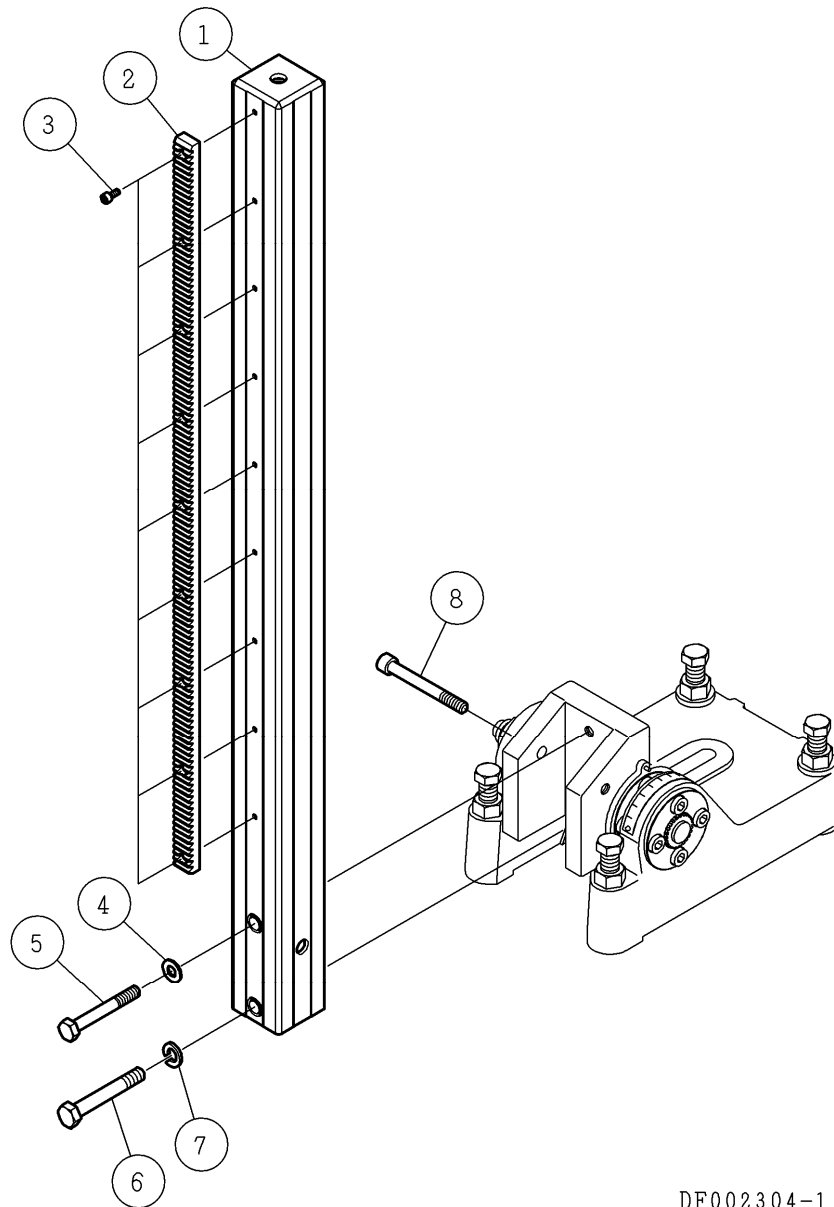

MARK	DATE OF	CONTENTS OF AMENDMENT
⚠	Apr.25.2019	price revision for NO.4.9. in the page 2.
②		

ISSUE : April 09, 2015

CONSEC CORPORATION

DF002204-1

NO.	CODE	DESCRIPTION / STANDARD	Q'TY	REMARKS	LIST PRICE EACH
1	002000965	Swiveling block (Angle Adjustable II)	1		¥19,000-
2	003320312	Spring pin $\phi 3 \times 12$	1		¥15-
3	002000962	Washer $39 \times 24 \times 4.5$	1		¥1,400-
4	002000961	Serration ring (Angle Adjustable II)	2		¥10,220-
5	003381020	Hex. socket head cap screw M10 $\times$ 20	8		¥70-
6	002000918	Leveling bolt M16 $\times$ 110 (Dihedral width 21)	4		¥300-
7	003281600	Hex. nut M16	4		¥50-
8	002000964	Base main body (Angle Adjustable II)	1		¥41,000-
9	002000963	Clamping bolt (Angle Adjustable II)	1		¥11,600-
10	003282400	Hex. nut M24	1		¥270-
11	003332400	Flat Washer (Regular circle) 24	1		¥145-
12	002000432	Angle indication plate □59	1		¥400-
13	003160812	Placing tack #2 $\times$ 6.4	2		¥10-

DF002304-1

NO.	CODE	DESCRIPTION / STANDARD	Q' TY	REMARKS	LIST PRICE EACH
1	002001978	Pole □59 × 995L	1	-1050	¥38,500-
	002001979	Pole □59 × 895L	1	-950	¥34,700-
2	002000240	Rack 2M × 779L Small, Medium 1000	1	-1050	¥21,000-
	002000485	Rack 2M × 678.5L Small 900	1	-950	¥18,900-
3	003380512	Hex. socket head cap screw M5 × 12	9	-1050	¥20-
	003380512	Hex. socket head cap screw M5 × 12	7	-950	¥20-
4	003331000	Flat Washer (Regular circle) 10	1		¥10-
5	003201080	Hex. head bolt M10 × 80	1		¥100-
6	003201285	Hex. head bolt M12 × 85	1		¥160-
7	003341200	Spring Washer II 12	1		¥15-
8	003381090	Hex. socket head cap screw M10 × 90	1		¥310-